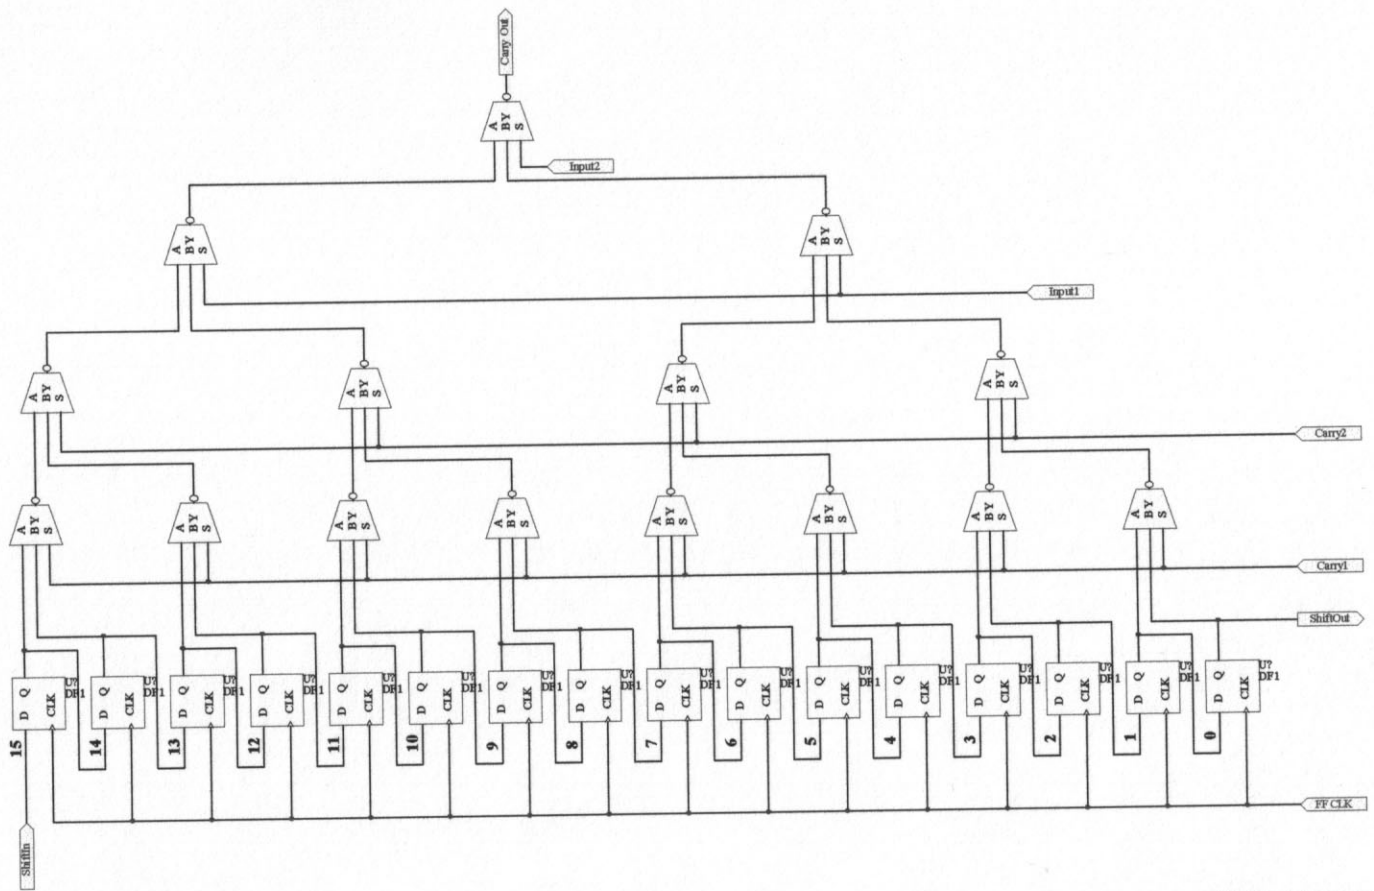

SuperSlicer - Shift D Flip-Flop

Shiftable D Flip-Flop

Circuit Layout Equivalent

Title		
SuperSlicer Shift D Flip-Flop Design - Jason Nemeth, Vaishali Vallurpalli		
Size	Number	Revision
B		
Date:	11/23/2004	Sheet of
File:	C:\Documents and Settings\...\ShiftFF.Sch	Drawn By:

SuperSlicer - LUT Circuit Diagram

Title		
LUT Circuit Design - SuperSlicer - Jason Nemeth, Veistali Vallarpalli		
Size	Number	Revision
B		
Date	11/23/2004	Sheet of
File:	C:\Documents and Settings\... \LUT.SchDpDrawn By:	