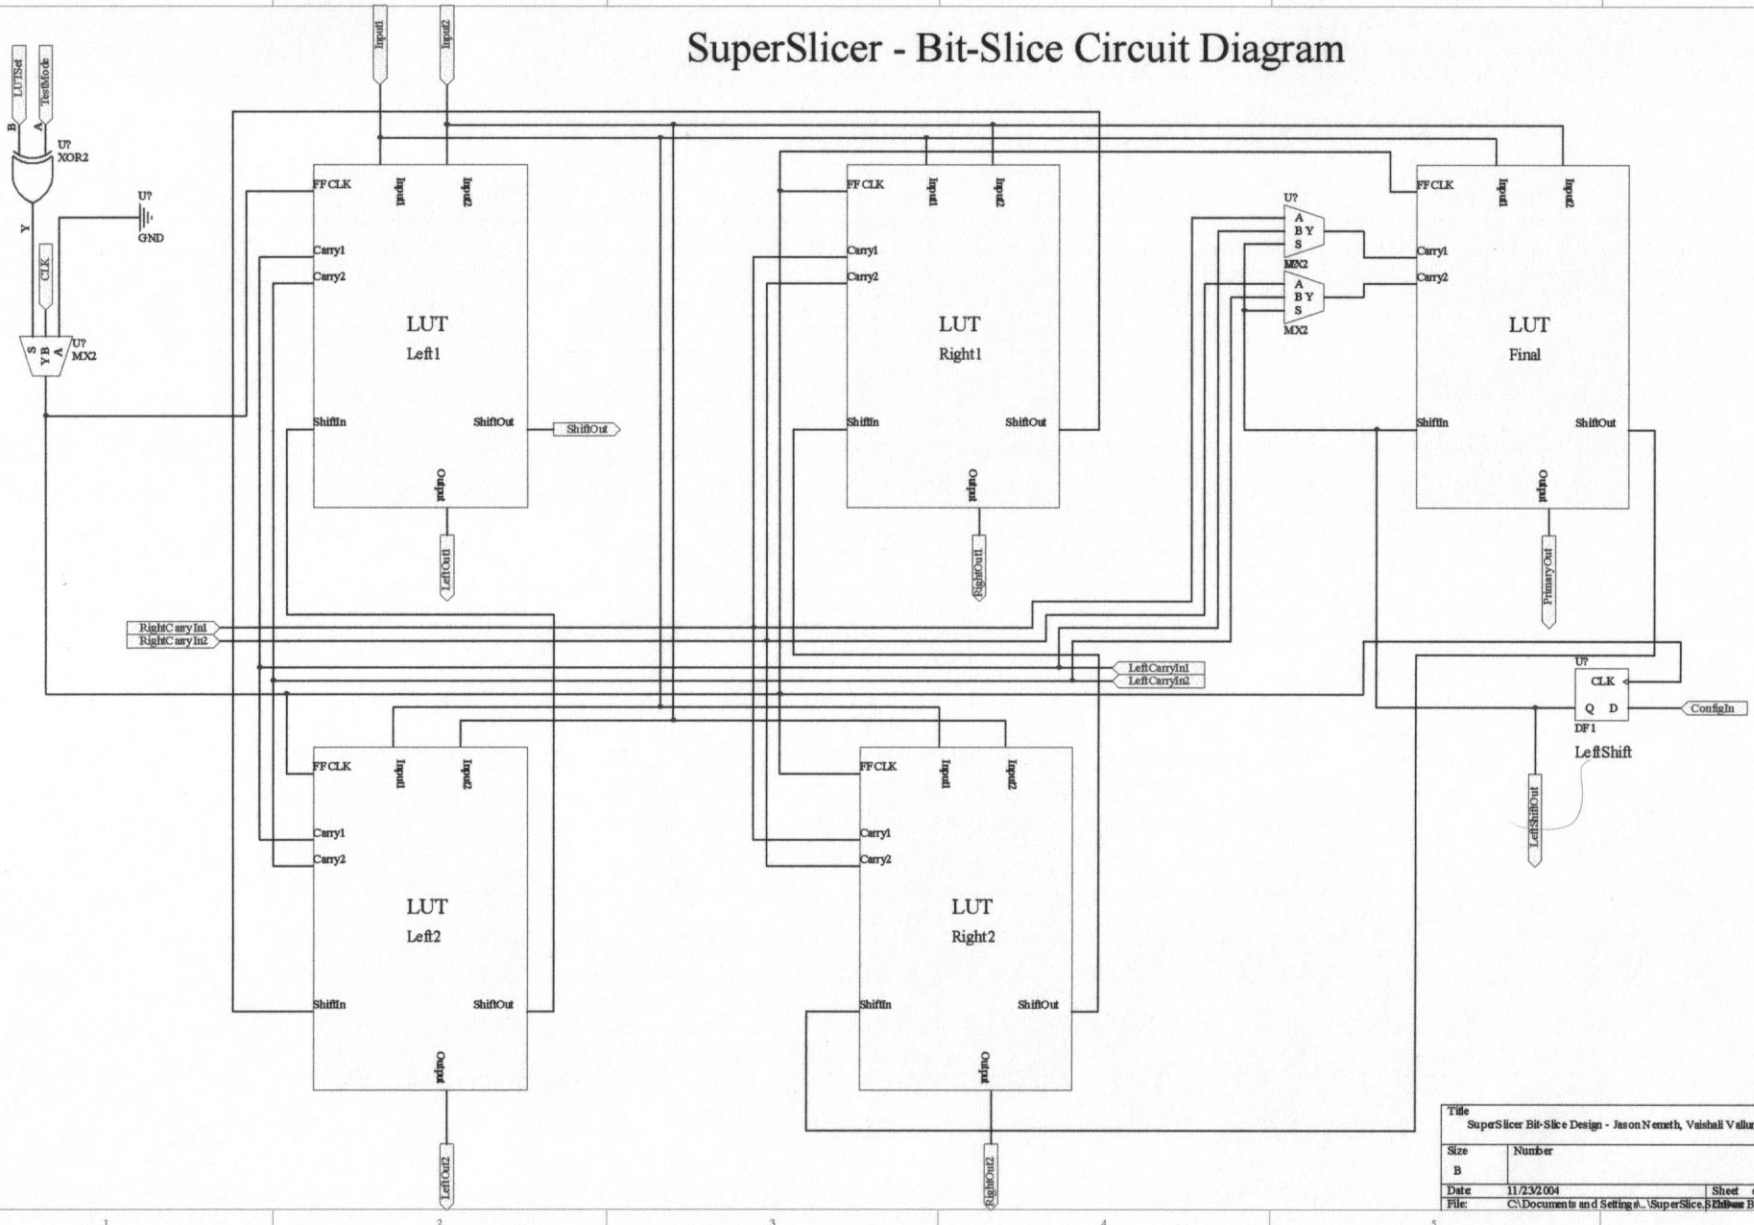

SuperSlicer - Bit-Slice Circuit Diagram

Title			
SuperSlicer Bit-Slice Design - Jas on Nemeth, Vaishali Vallurpalli			
Size	Number	Revision	
B			
Date	11/23/2004	Sheet of	
File:	C:\Documents and Settings\A...SuperSlicer	Drawn By: