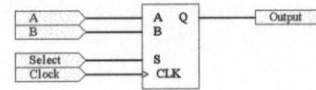

SuperSlicer - Shift D Flip-Flop

Shiftable D Flip-Flop

Circuit Layout Equivalent

Title		
SuperSlicer Shift D Flip-Flop Design - Jason Nemeth, Vaishali Vallurpalli		
Size	Number	Revision
B		
Date:	11/23/2004	Sheet of
File:	C:\Documents and Settings\...\ShiftFF.Sch	Drawn By: