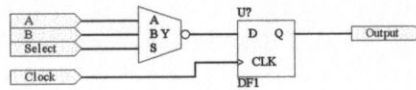

SuperSlicer - Shift D Flip-Flop

Shiftable D Flip-Flop

Circuit Layout Equivalent

Title		
SuperSlicer Shift D Flip-Flop Design - Jason Nemeth, Vaishali Vallurpalli		
Size	Number	Revision
B		
Date:	11/23/2004	Sheet of
File:	C:\Documents and Settings\...\ShiftFF.Sch	Drawn By: