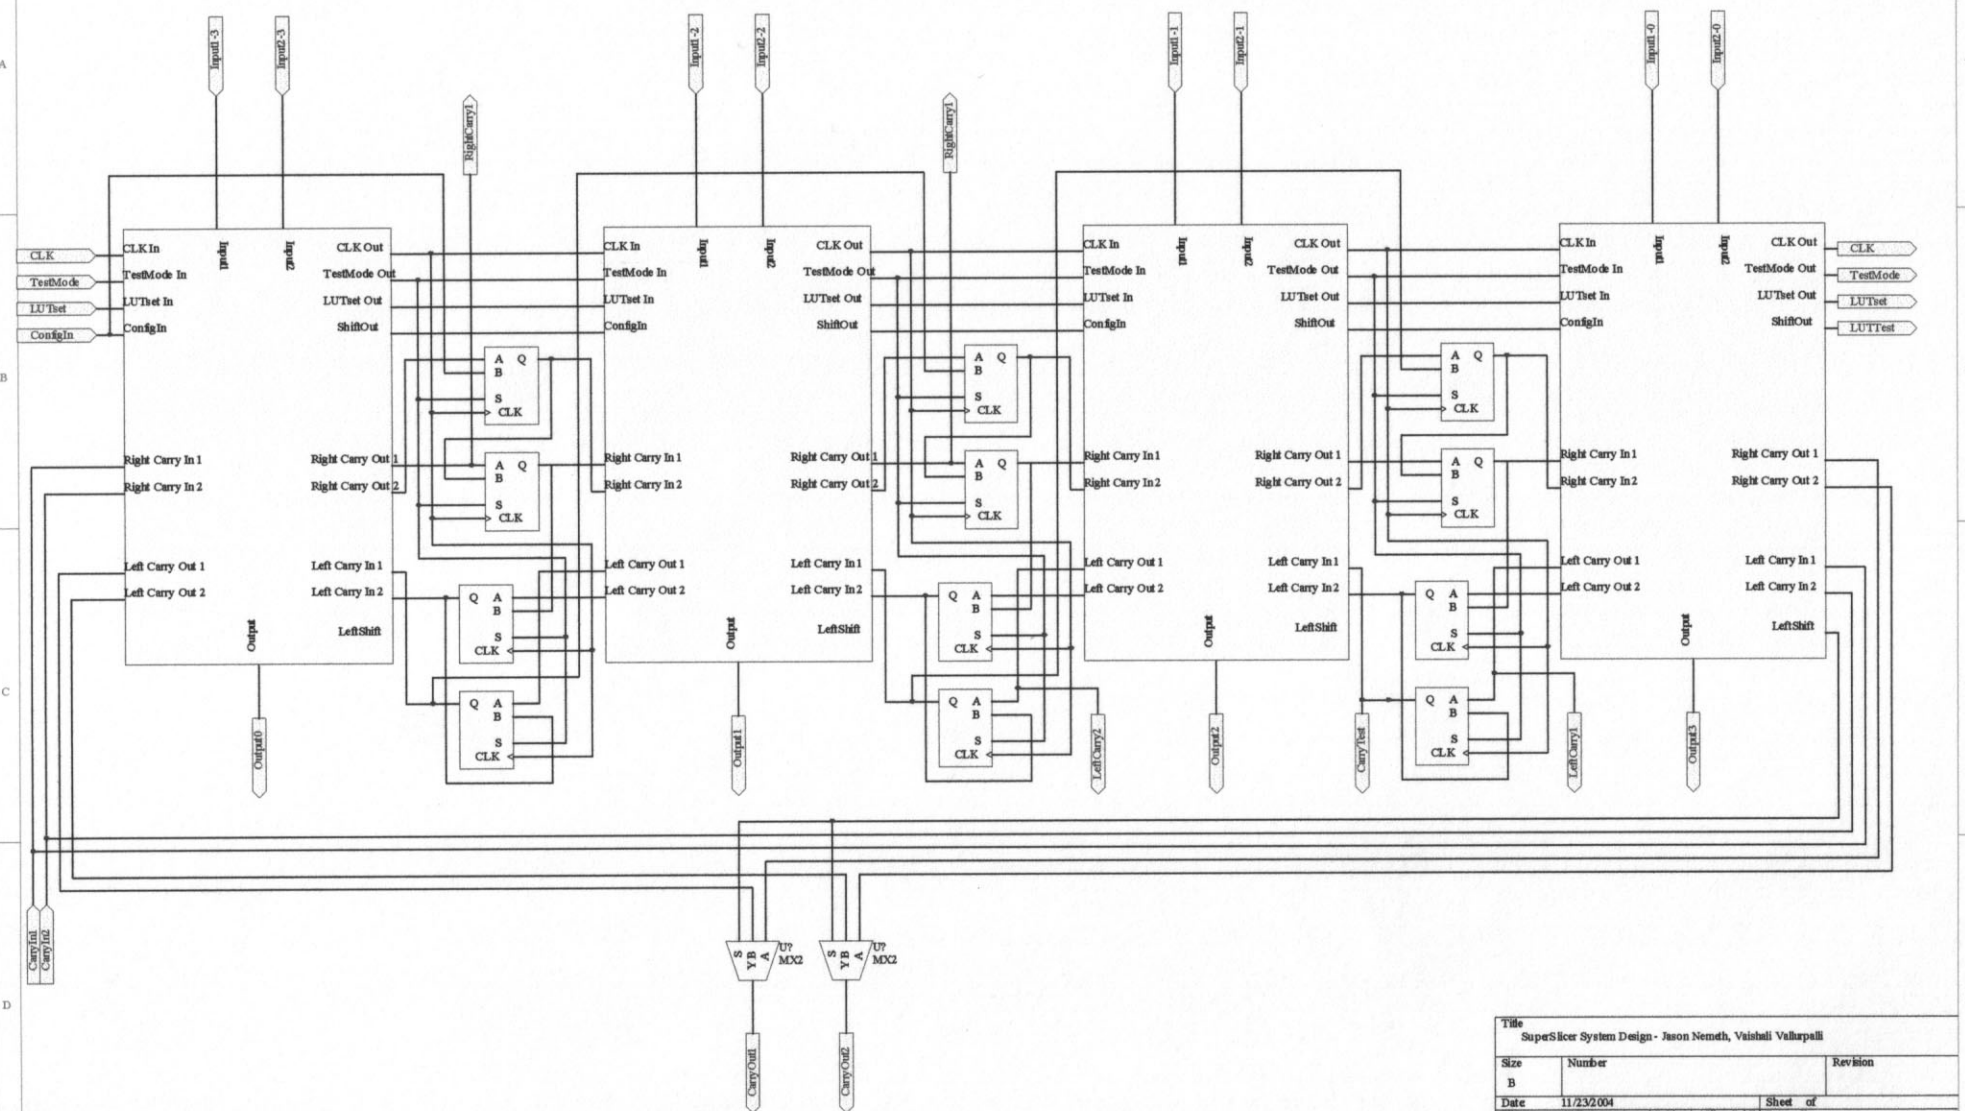

SuperSlicer - System Circuit Diagram

Title		
SuperSlicer System Design - Jason Nemeth, Vaishali Vallarpalli		
Size	Number	Revision
B		
Date	11/23/2004	Sheet of
File:	C:\Documents and Settings\... \Slice.SchDoc\Drawn By: